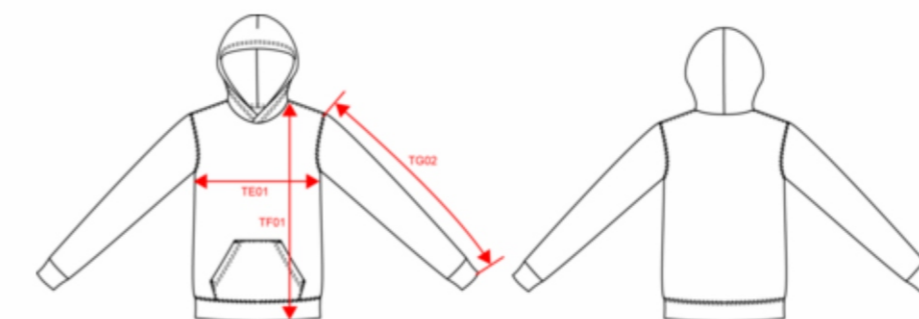

Sweat de Adulto com Capuz

Measurements in cm	XS	S	M	L	XL	XXL	3XL	4XL
TE01 - 1/2 chest width at 1.5cm below armhole	49.00	52.00	55.00	58.00	61.00	64.00	67.00	70.00
TF01 - Total height from HSP	69.00	71.00	73.00	75.00	77.00	79.00	81.00	83.00
TG02 - Long sleeve length	63.00	64.00	65.00	66.00	67.00	68.00	69.00	70.00

T-shirts Clubes

Adultos	S	M	L	XL	2XL	3XL	4XL	5XL
Gola	48cm	50cm	54cm	58cm	62cm	66cm	70cm	74cm
Altura	69cm	71cm	73cm	75cm	77cm	79cm	81cm	83cm

Crianças	3/4	5/6	7/8	9/10	11/12
Gola	32cm	35cm	39cm	43cm	46cm
Altura	45cm	49cm	53cm	57cm	61cm

Sweat de Criança com Capuz

Measurements in cm	4/6	6/8	8/10	10/12	12/14
TF01 - Total height from HSP	45.90	50.70	55.50	60.30	65.10
TG02 - Long sleeve length	36.40	40.60	45.00	49.60	54.20
TE01 - 1/2 chest width at 1.5cm below armhole	36.70	38.40	41.00	44.50	48.00